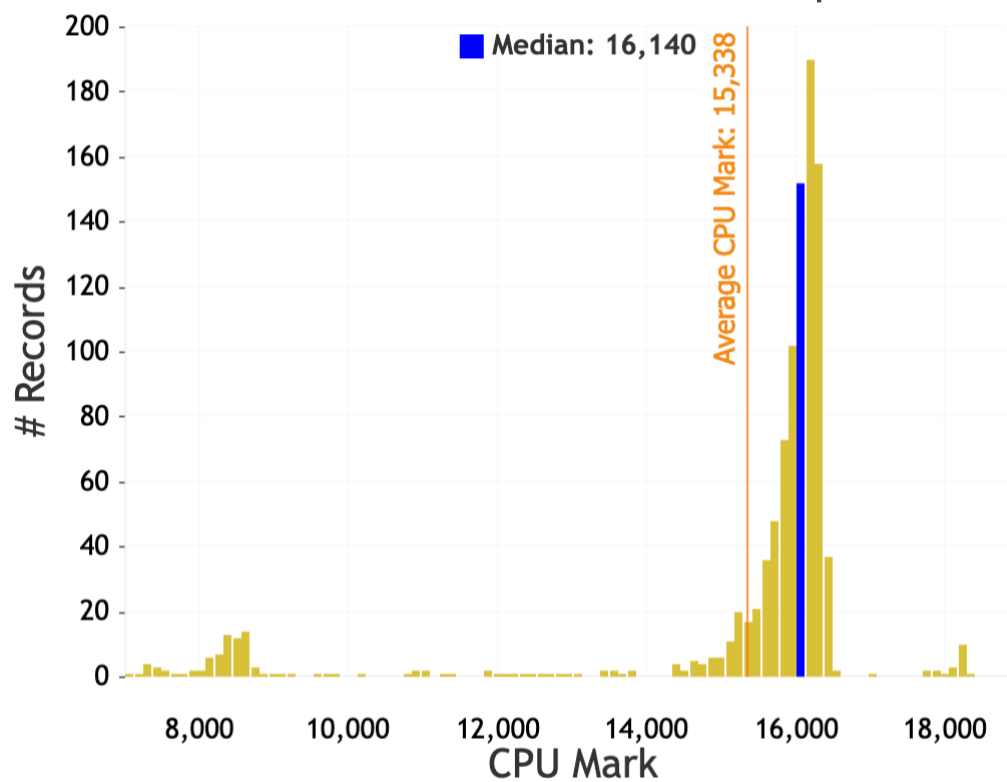

Compare ⁰

Home CPU Benchmarks

Most Benchmarked

AMD vs Intel Market Share

Year on Year Performance

Random String Sorting

24,562 Thousand Strings/Sec

Data Compression

191,167 KBytes/Sec

Physics

1,651 Frames/Sec

Extended Instructions

6,380 Million Matrices/Sec

Single Thread

3,984 MOps/Sec

From submitted results to PerformanceTest V10 as of 21st of July 2023.

CPU Mark Distribution for Apple M2 8 Core 3500 MHz

Submitted Baseline Distribution Graph as of 17th of July 2023

From submitted results to PerformanceTest V10 as of 17th of July 2023.

For distribution graph only: Results are trimmed to exclude outliers by disregarding the bottom 1% and top 1% of submissions.

Search for **Apple M2 8 Core 3500 MHz**

from the Featured Merchants below:

Note: PassMark Software may earn compensation for sales from links on this site through affiliate programs.